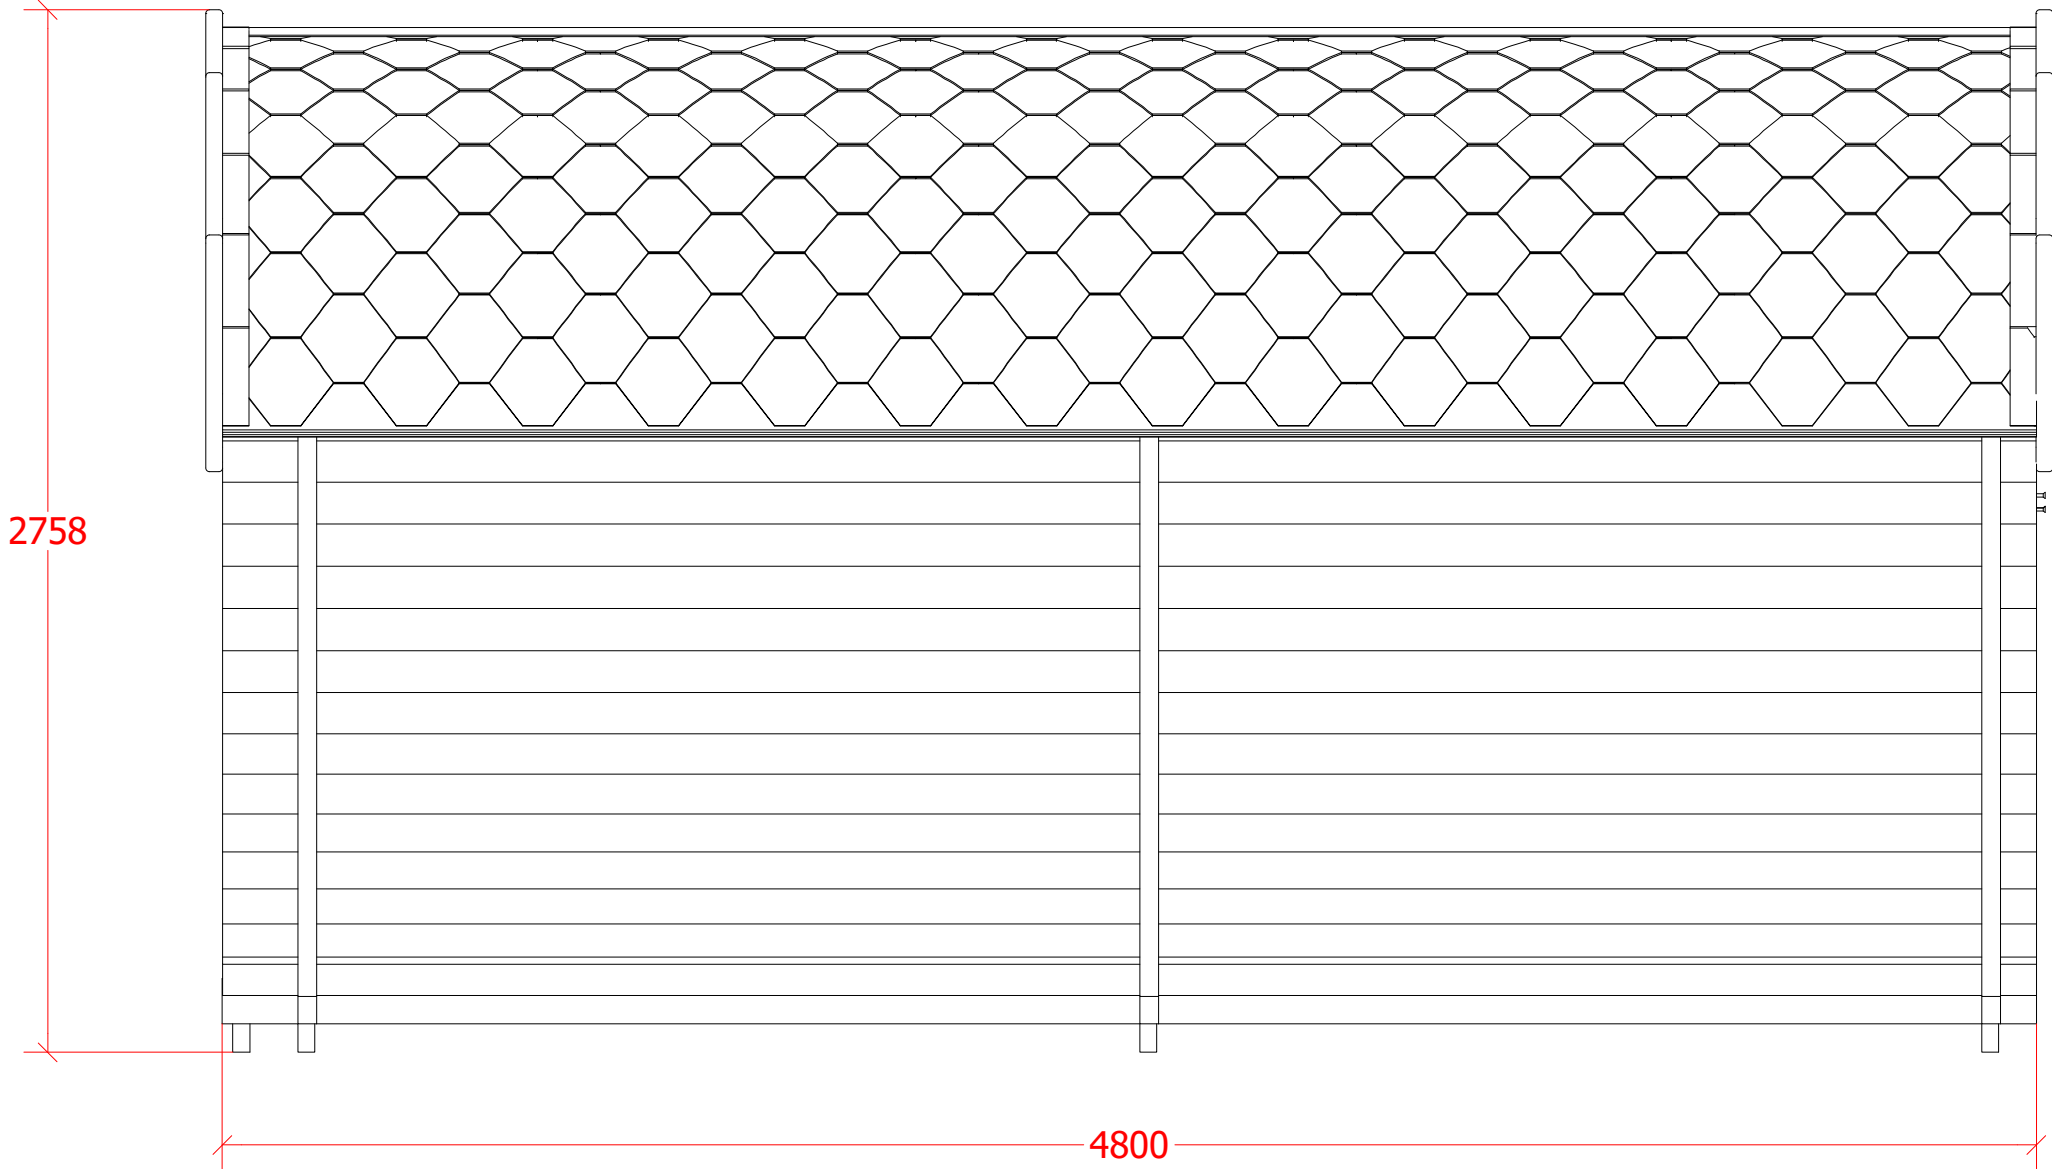

Barrel 4.8 m Ø3 m Front

Barrel 4.8 m Ø3 m Side

Barrel 4.8 m Ø3 m Back